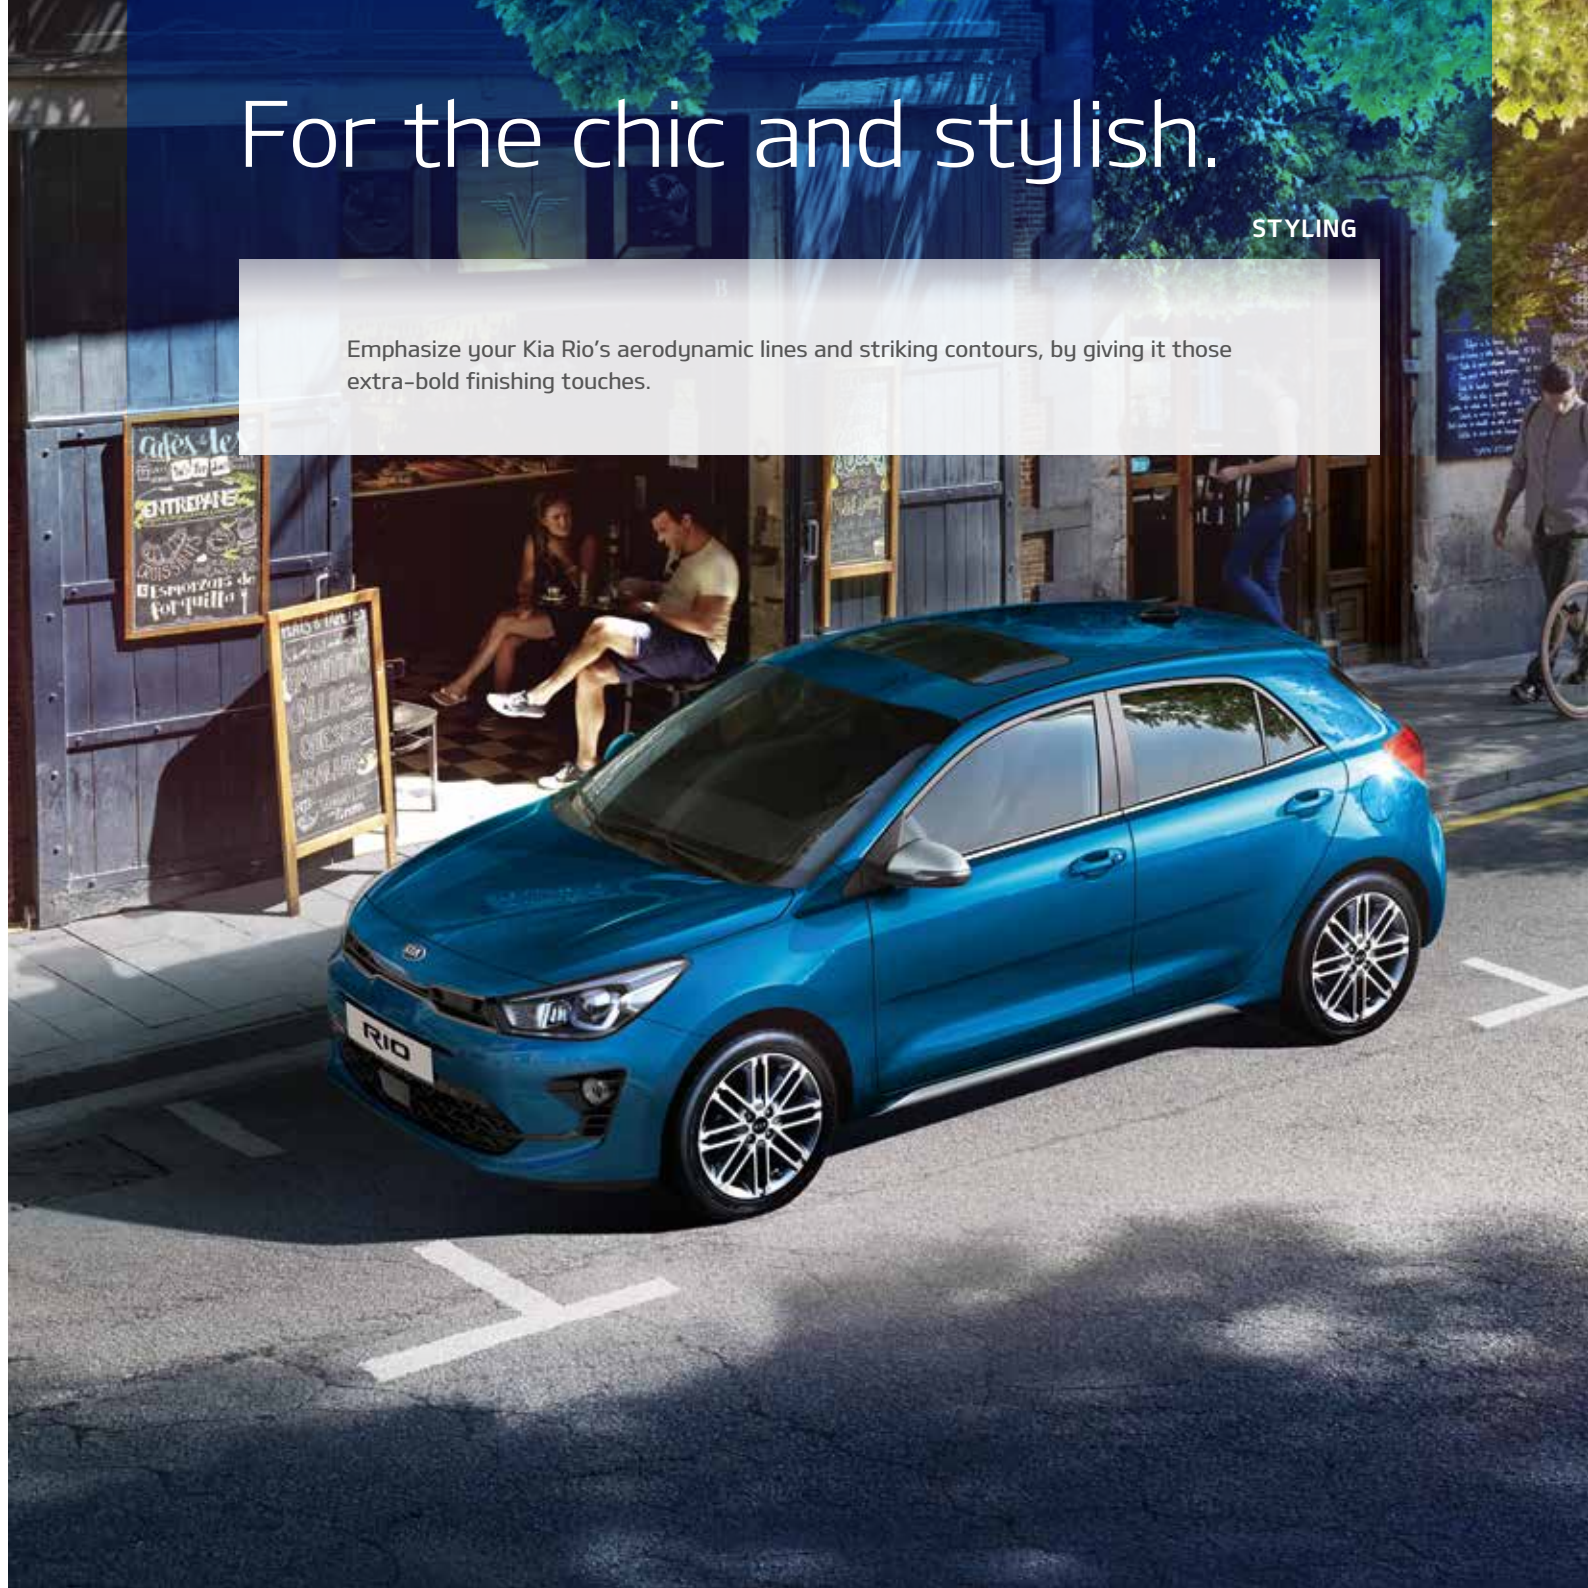

For the chic and stylish.

STYLING

Emphasize your Kia Rio's aerodynamic lines and striking contours, by giving it those extra-bold finishing touches.