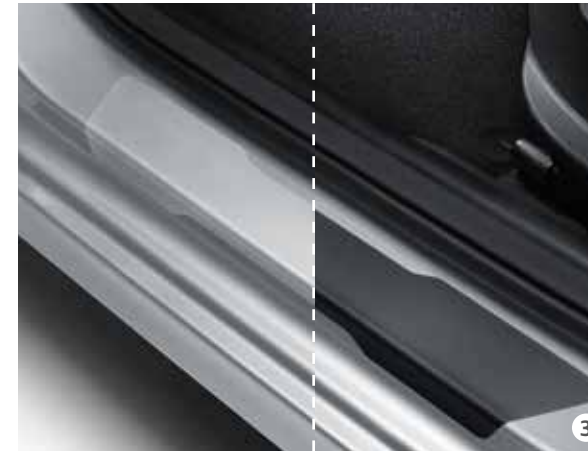

4. Door handle recess protection foils High-contact zone: door handle recesses are particularly prone to potential wear over time. These foils counter this issue, keeping your paintwork on its place looking like new and free of any fingernail or key scratches.